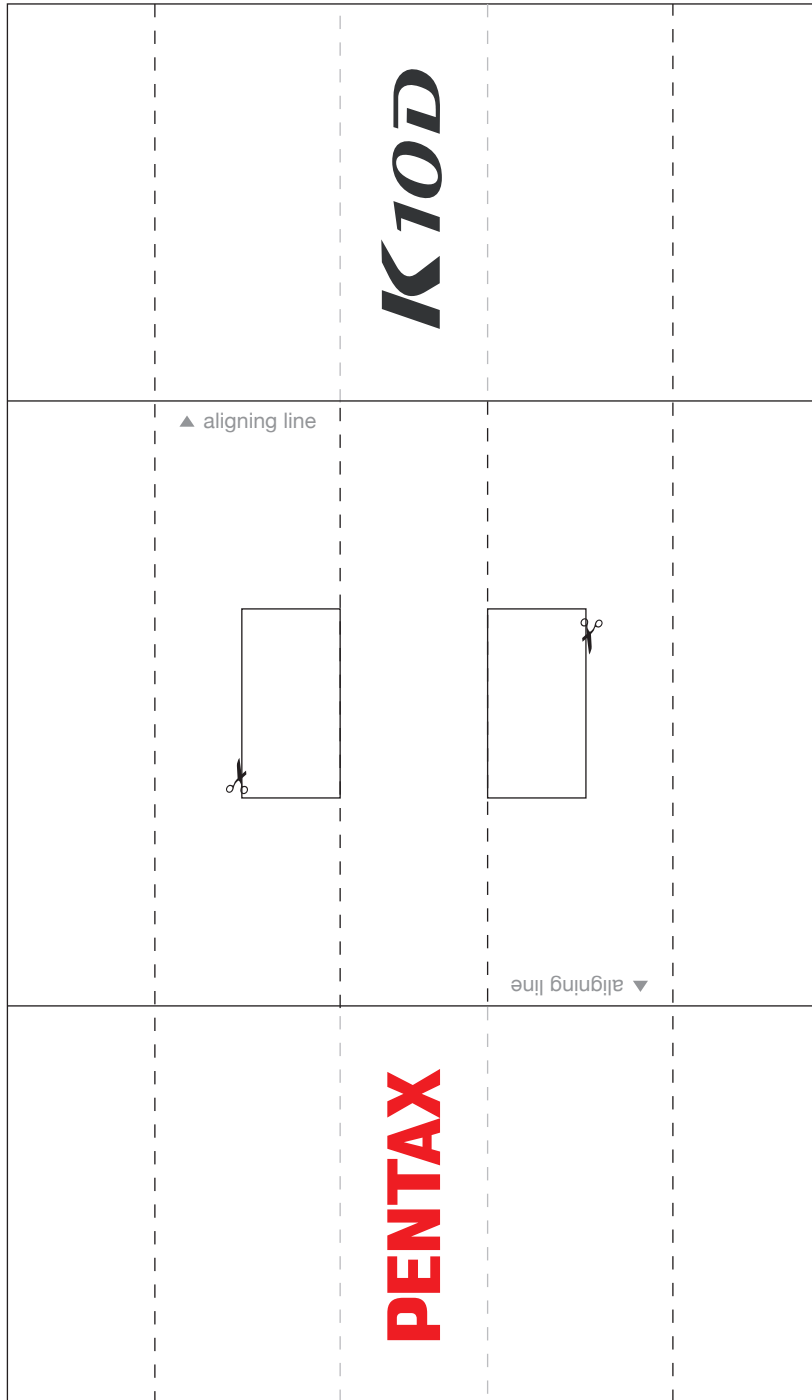

oldpear@gmail.com

K10D

inch 3

PENTAX

auto focus & macro work
DOF test chart

multi focusing point

PENTAX

140gsm A4 paper recommended

simple way

accuracy way