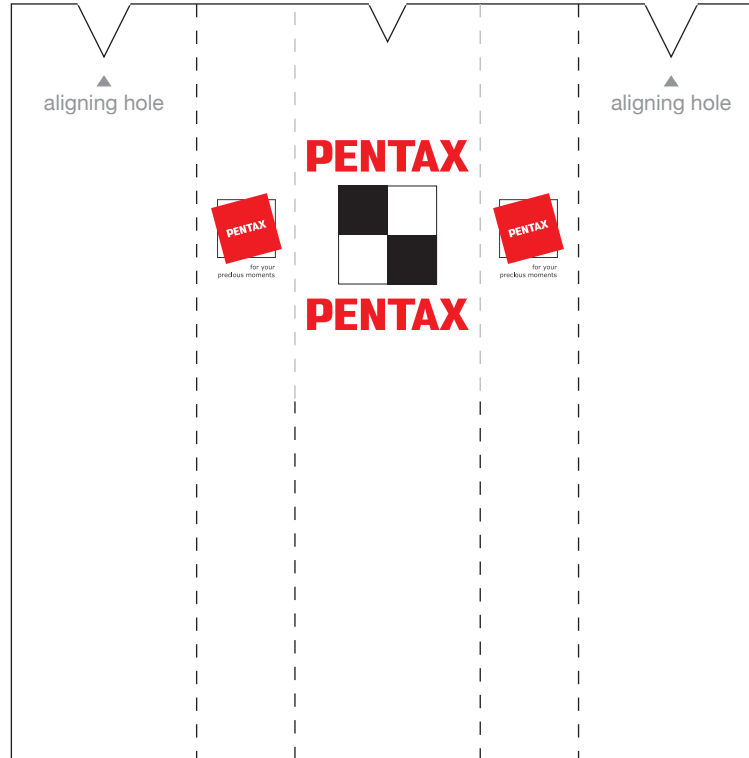

oldpear@gmail.com

K10D

inch 3

PENTAX

auto focus & macro work
DOF test chart

multi focusing point

PENTAX

140gsm A4 paper recommended

simple way

accuracy way